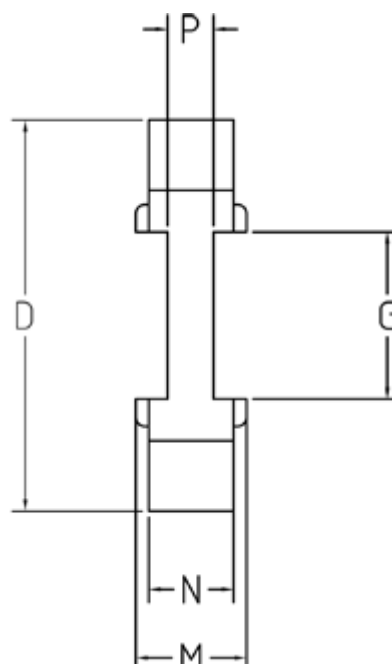

# Data Sheet

Article number: 333502803  
Description: Element Klonex ES42  
Green Spder 64Sh D

## Measures

D = 65  
G = 30  
M = 20  
N = 15  
P = 5.2